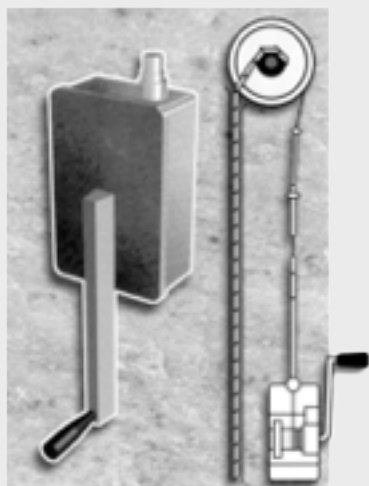

## Lifting Shades Mechanism

### Specifications

Material:	Steel
	Aluminum
Width:	78mm
Height:	145mm
Depth:	60mm

### Photos